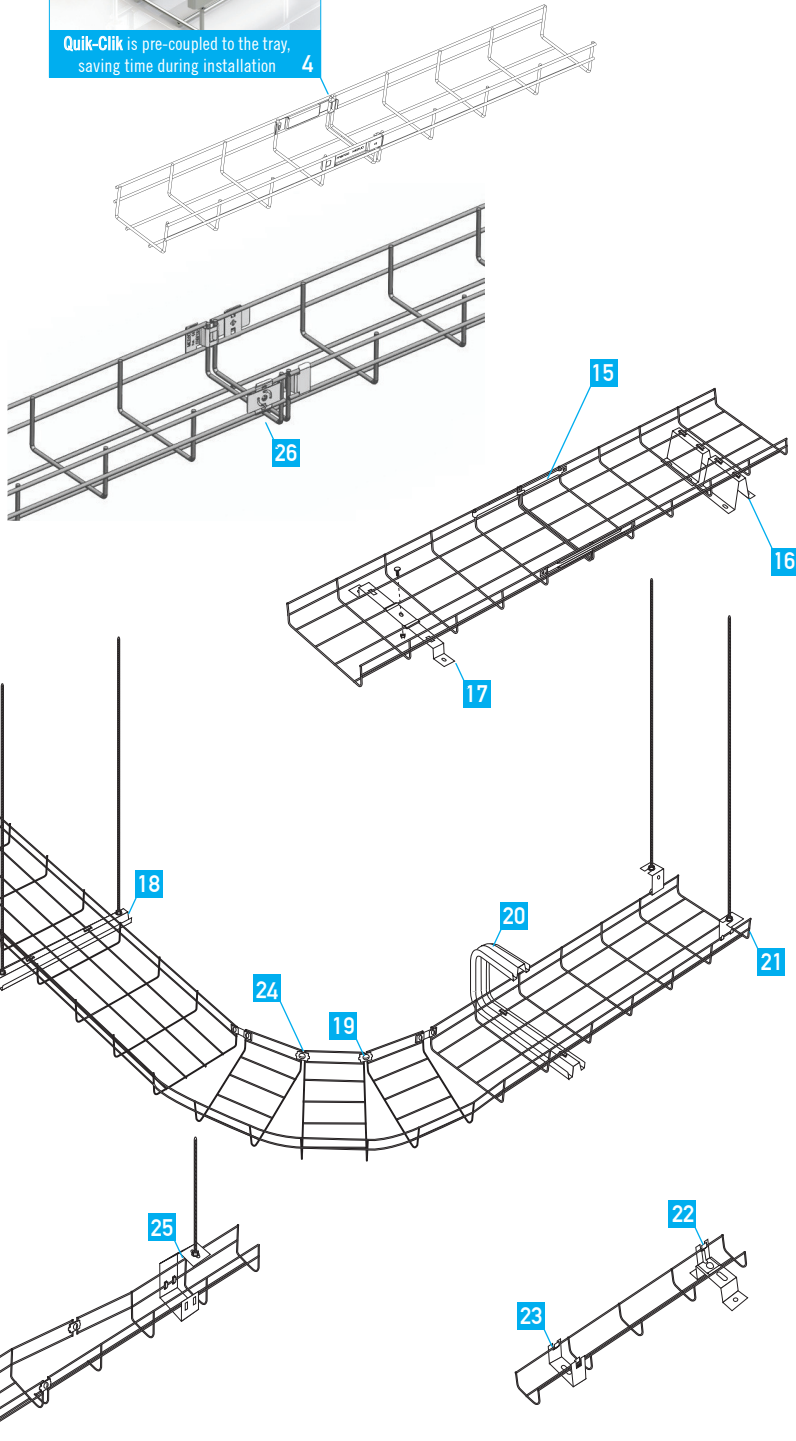

Wall / floor brackets

Soporte de
pared/suelo

Staffa a parete/a
pavimento

Suporte de
parede/piso

REF.	COM	F	↔
MCWB50	MCTS35 / MCCB MCB35 / MCM620NW	PG	50
MCWB100	MCCL / MCM620NW	PG	100
MCWB150	MCCL / MCM620NW	PG	150
MCWB200	MCCL / MCM620NW	PG	200
MCWB300	MCCL x2 MCM620NW x2	PG	300
MCWB400	MCCL x2 MCM620NW x2	PG	400
MCWB450	MCCL x2 MCM620NW x2	PG	450
MCWB500	MCCL x2 MCM620NW x2	PG	500
MCWB600	MCCL x2 MCM620NW x2	PG	600

Steel wire cable tray

Quik-Click is pre-coupled to the tray, saving time during installation 4

15
MCQC
Quick coupler

16
MCFFB
Fast fix floor bracket

17
MCWB
Floor bracket

18
MCCSB
Fast fix support channel

19
MCQLL
Quick Lock Large
300-600mm