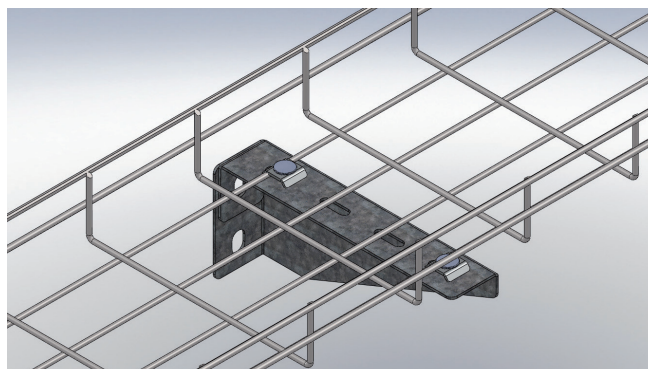

Accessories

Accesorios | Accessori | Acessórios

Cantilever bracket

Soporte de voladizo | Staffa a mensola | Suporte de cantiléver

REF.	CAP (kg)	F	↔
MCCB100	200	PG	100
MCCB150	180	PG	150
MCCB200	250	PG	200
MCCB300	200	PG	300
MCCB400	180	PG	400