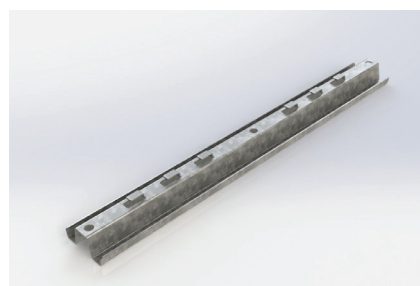

Steel wire cable tray lid

Tapa | Coperchio | Tamba

REF.	↔ / L	F	LUG
MCL100	100mm x 2000mm	PG	2
MCL150	150mm x 2000mm	PG	2
MCL200	200mm x 2000mm	PG	2
MCL300	300mm x 2000mm	PG	2
MCL400	400mm x 2000mm	PG	2
MCL450	450mm x 2000mm	PG	2
MCL500	500mm x 2000mm	PG	2
MCL600	600mm x 2000mm	PG	2

Accessories

Accesorios | Accessori | Acessórios

Steel wire cable tray divider

Divisor | Divisorio | Divisor

REF.	∩ / L	F
MCD30 	30 x 3000mm	PG
MCD55 	55 x 3000mm	PG
MCD106 	106 x 3000mm	PG

Fast-fix support bracket

Abrazadera de soporte de sujeción rápida | Staffa Di Supporto | Suporte Fast Fix

REF.	↔	L	F	LUG
MCCSB100	100mm	200mm	PG	2
MCCSB150	150mm	250mm	PG	2
MCCSB200	200mm	300mm	PG	2
MCCSB300	300mm	400mm	PG	4
MCCSB400	400mm	500mm	PG	6
MCCSB450	450mm	550mm	PG	8
MCCSB500	500mm	600mm	PG	8
MCCSB600	600mm	700mm	PG	10
MCCSB1000	1000mm	1100mm	PG	10