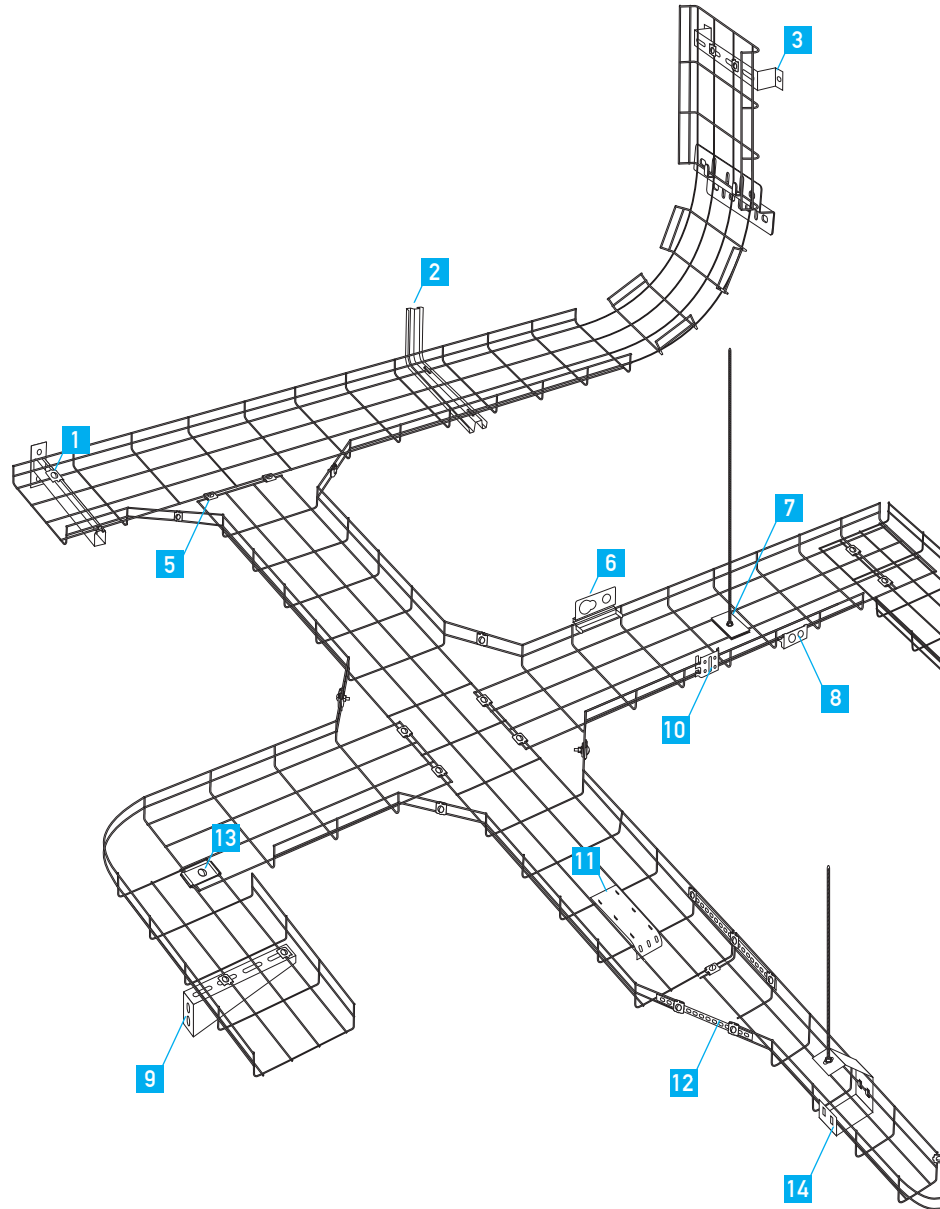

Wall / floor brackets

Soporte de
pared/suelo

Staffa a parete/a
pavimento

Suporte de
parede/piso

REF.	COM	F	↔
MCWB50	MCTS35 / MCCB MCB35 / MCM620NW	PG	50
MCWB100	MCCL / MCM620NW	PG	100
MCWB150	MCCL / MCM620NW	PG	150
MCWB200	MCCL / MCM620NW	PG	200
MCWB300	MCCL x2 MCM620NW x2	PG	300
MCWB400	MCCL x2 MCM620NW x2	PG	400
MCWB450	MCCL x2 MCM620NW x2	PG	450
MCWB500	MCCL x2 MCM620NW x2	PG	500
MCWB600	MCCL x2 MCM620NW x2	PG	600

Steel wire cable tray

Quik-Click is pre-coupled to the tray, saving time during installation 4

15
MCQC
Quick coupler

16
MCFFB
Fast fix floor bracket

17
MCWB
Floor bracket

18
MCCSB
Fast fix support channel

19
MCQLL
Quick Lock Large
300-600mm