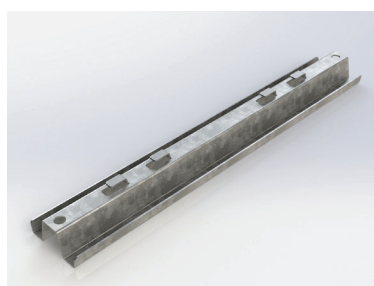

Steel wire cable tray lid

Tapa | Coperchio | Tamba

REF.	↔ / L	F	LUG
MCL100	100mm x 2000mm	PG	2
MCL150	150mm x 2000mm	PG	2
MCL200	200mm x 2000mm	PG	2
MCL300	300mm x 2000mm	PG	2
MCL400	400mm x 2000mm	PG	2
MCL450	450mm x 2000mm	PG	2
MCL500	500mm x 2000mm	PG	2
MCL600	600mm x 2000mm	PG	2

Accessories

Accesorios | Accessori | Acessórios

Steel wire cable tray divider

Divisor | Divisorio | Divisor

REF.	∩ / L	F
MCD30 	30 x 3000mm	PG
MCD55 	55 x 3000mm	PG
MCD106 	106 x 3000mm	PG

Fast-fix support bracket

Abrazadera de soporte de sujeción rápida | Staffa Di Supporto | Suporte Fast Fix

REF.	↔	L	F	LUG
MCCSB100	100mm	200mm	PG	2
MCCSB150	150mm	250mm	PG	2
MCCSB200	200mm	300mm	PG	2
MCCSB300	300mm	400mm	PG	4
MCCSB400	400mm	500mm	PG	6
MCCSB450	450mm	550mm	PG	8
MCCSB500	500mm	600mm	PG	8
MCCSB600	600mm	700mm	PG	10
MCCSB1000	1000mm	1100mm	PG	10