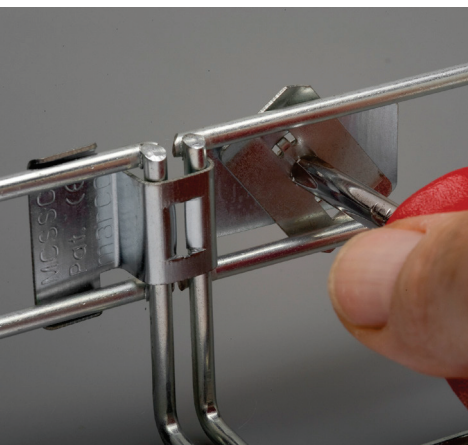

Accessories

Accesorios | Accessori | Acessórios

Description

Descripción | Descrizione | Descrição

Marco's steel wire cable tray range is further enhanced by the continued growth in innovative products and supportive accessories.

Marco has invested heavily in new state of the art equipment to help cement its position as the largest UK manufacturer of Steel Wire cable Tray.

La gama de soportes de acero para cables Marco se amplía continuamente con la incorporación de nuevos productos y accesorios. No en vano, Marco ha realizado una gran inversión en equipos novedosos y vanguardistas que no hacen sino consolidar su posición como mayor fabricante de soportes de acero para cables del Reino Unido.

La gamma di canaline portacavi in filo di acciaio Marco è inoltre sempre più ampia grazie alla continua aggiunta di prodotti innovativi e accessori di supporto. Marco ha investito moltissimo in nuove e modernissime attrezzature, per consolidare la propria posizione di principale produttore di canaline portacavi in filo di acciaio del Regno Unito.

A gama de suportes para cabos de aço da Marco é ainda otimizada pelo aumento contínuo de produtos inovadores e acessórios de apoio. A Marco investiu bastante em equipamento de vanguarda que ajudará a consolidar a sua posição como maior fabricante de suportes para cabos de aço do Reino Unido.

REF.	DES	F	SWCT
MCSSC 	Fast Fix Side Coupler	EZ	MC5550-MC55200
	Acoplador lateral de sujeción rápida		
	Giunto laterale 'Fast Fix'		
	Acoplador lateral Fast Fix		
MCSSCL 	Fast Fix Side Coupler Large	EZ	MC55300-MC55600
	Acoplador lateral de sujeción rápida grande		MC106300-MC106600
	Giunto laterale 'Fast Fix' grande		
	Acoplador lateral Fast Fix grande		
MCFUSC 	Fast Fix Universal Strut Clip	GT	MC30100-MC30500
	Clip de soporte universal de sujeción rápida		MC55100-MC55500
	Montante universal a clip 'Fast Fix'		MC106100-MC106600
	Clipe de escora universal Fast Fix		
MCQC 	Quick-Coupler	EZ GT	MC30100-MC30500
	Acoplador rápido		MC55100-MC55500
	Giunto rápido		MC106100-MC106600
	Acoplador rápido		
MCQLS 	Quick-Lock Small	EZ	MC30100-MC30200
	Accesorio bloqueo rápido pequeño		MC55100-MC55200
	Quick Lock piccolo		MC106100-MC106200
	Trava rápida pequena